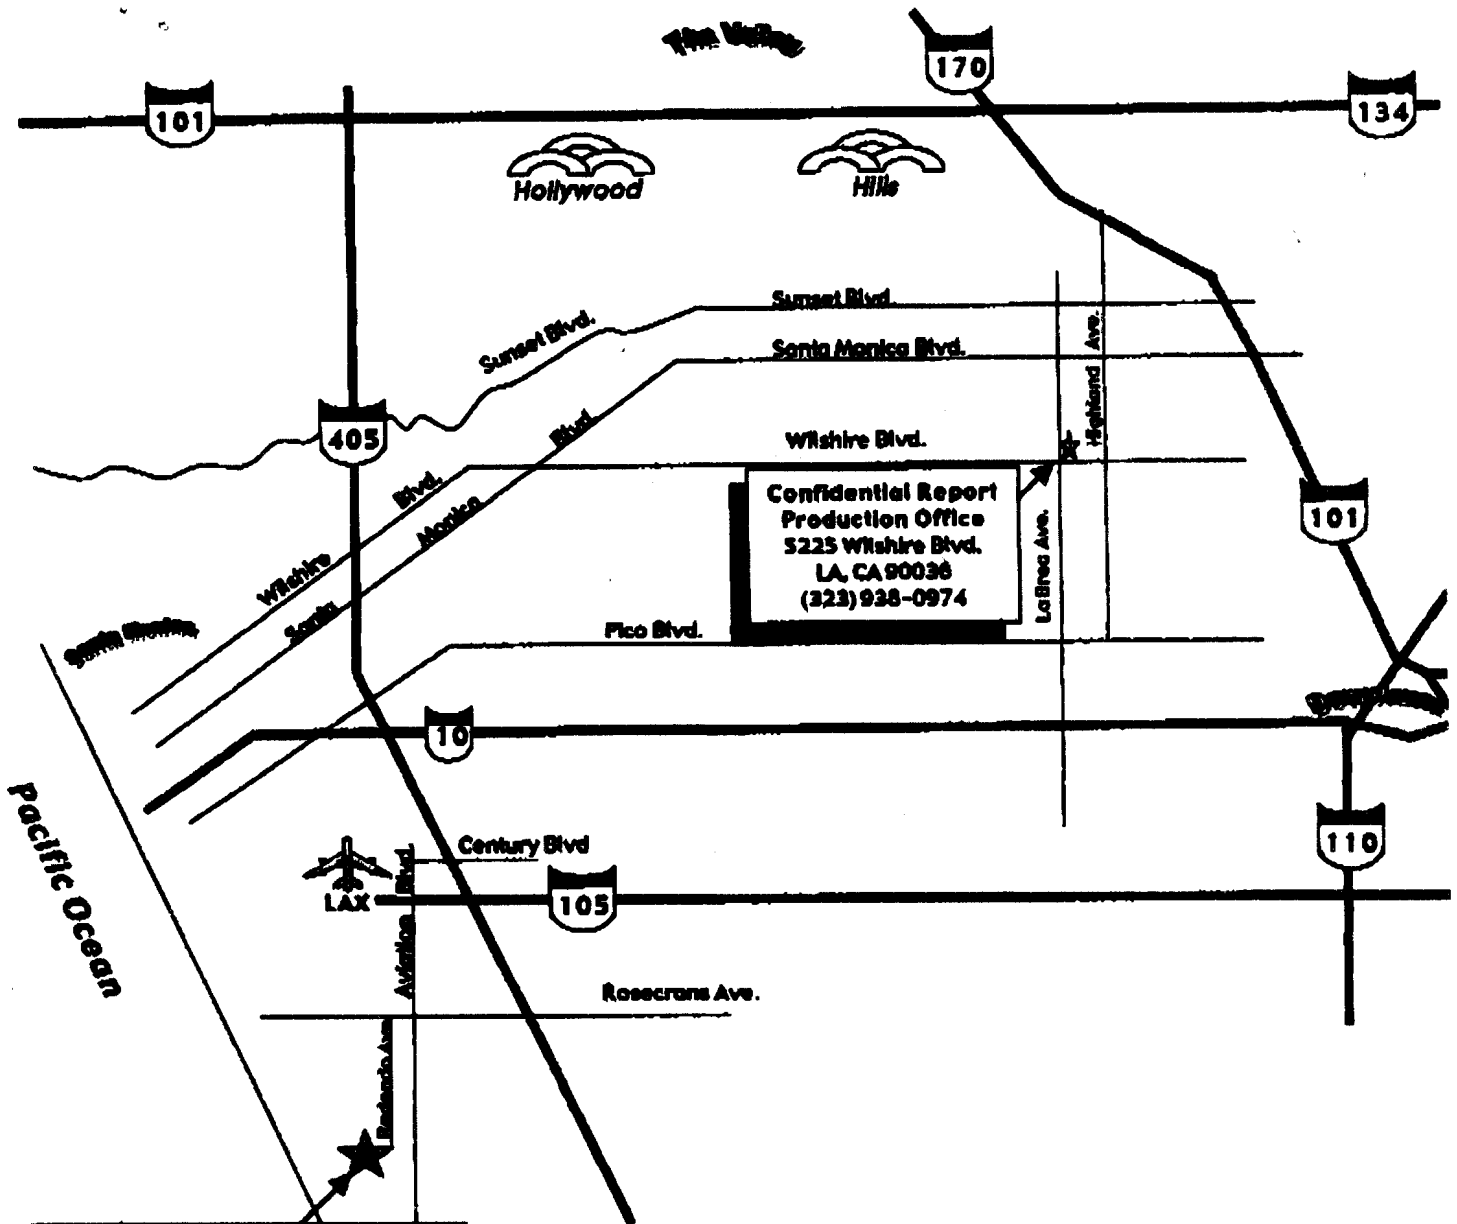

CONFIDENTIAL REPORT
End Credit Sequence/ "BOO YAA" music video

PRODUCTION CONTACTS:
310.727.2728 STAGE #28 PHONE
213.700.7273 Sarah/Prod. Super.
818.529.2510 Jessica/Aast. Prod. Super.

Raleigh Studios Manhattan Beach
STAGE #28
(310) 727-2728
1600 Rosecrans Ave.
Manhattan Beach, CA 90266
ENTER OFF REDONDO AVE.
Thomas Guide pg. 732 J-4

DIRECTIONS TO LOCATION:

From the 405 FWY South
Exit Rosecrans Ave.
Turn RIGHT on Rosecrans, heading West
Turn LEFT on Redondo Ave.
Turn RIGHT Into main gate of Studios at end of street

MAP NOT TO SCALE