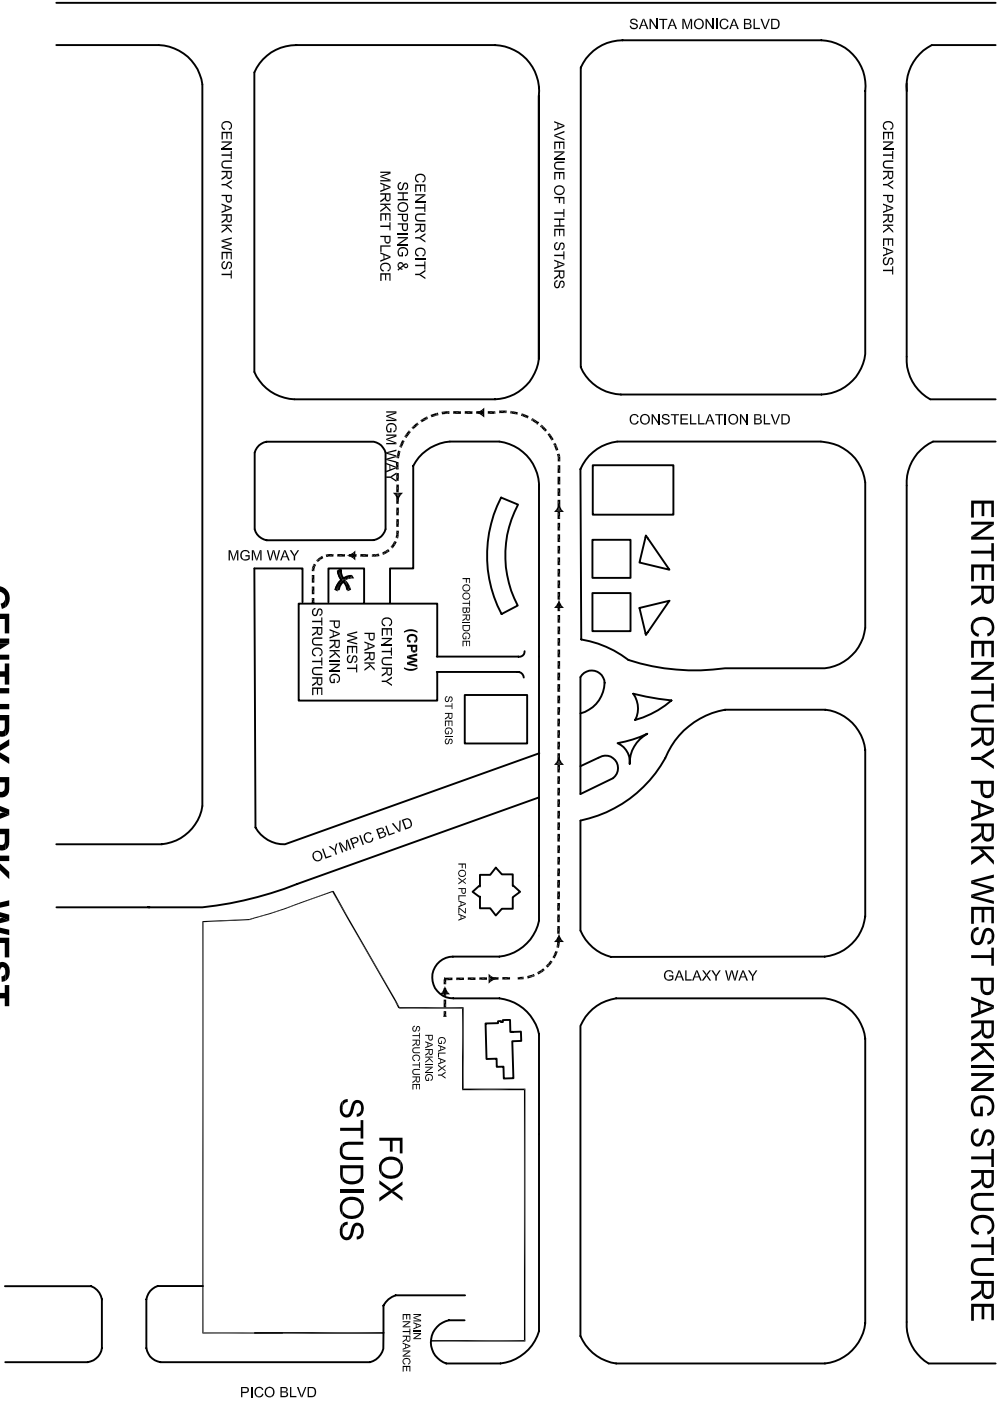

**FROM GALAXY PARKING STRUCTURE:
TURN LEFT ONTO AVENUE OF THE STARS
TURN LEFT ONTO CONSTELLATION BLVD
TURN LEFT ONTO MGM WAY
ENTER CENTURY PARK WEST PARKING STRUCTURE**

**CENTURY PARK WEST
PARKING STRUCTURE DIRECTIONS**

SHUTTLES OPERATE FROM 8:00AM / 11:00PM MONDAY - FRIDAY

SECURITY WILL PROVIDE TRANSPORT AFTER 11:00PM

DIRECTIONS FROM CPW TO FOX LOT

TAKE SHUTTLE BUS LOCATED ON NORTH SIDE OF CPW PARKING STRUCTURE, OPPOSITE MGM BUILDING

SHUTTLE DROP OFFS

1. AVENUE OF THE STARS / GALAXY WAY ENTER STUDIO THROUGH GALAXY PEDESTRIAN GATE.
2. PICO / WEST GATE PEDESTRIAN WALKWAY
3. PICO / MOTOR MAIN GATE

MAP LEGEND	
	ROUTE TO CENTURY PARK WEST PARKING STRUCTURE
	PICK-UP