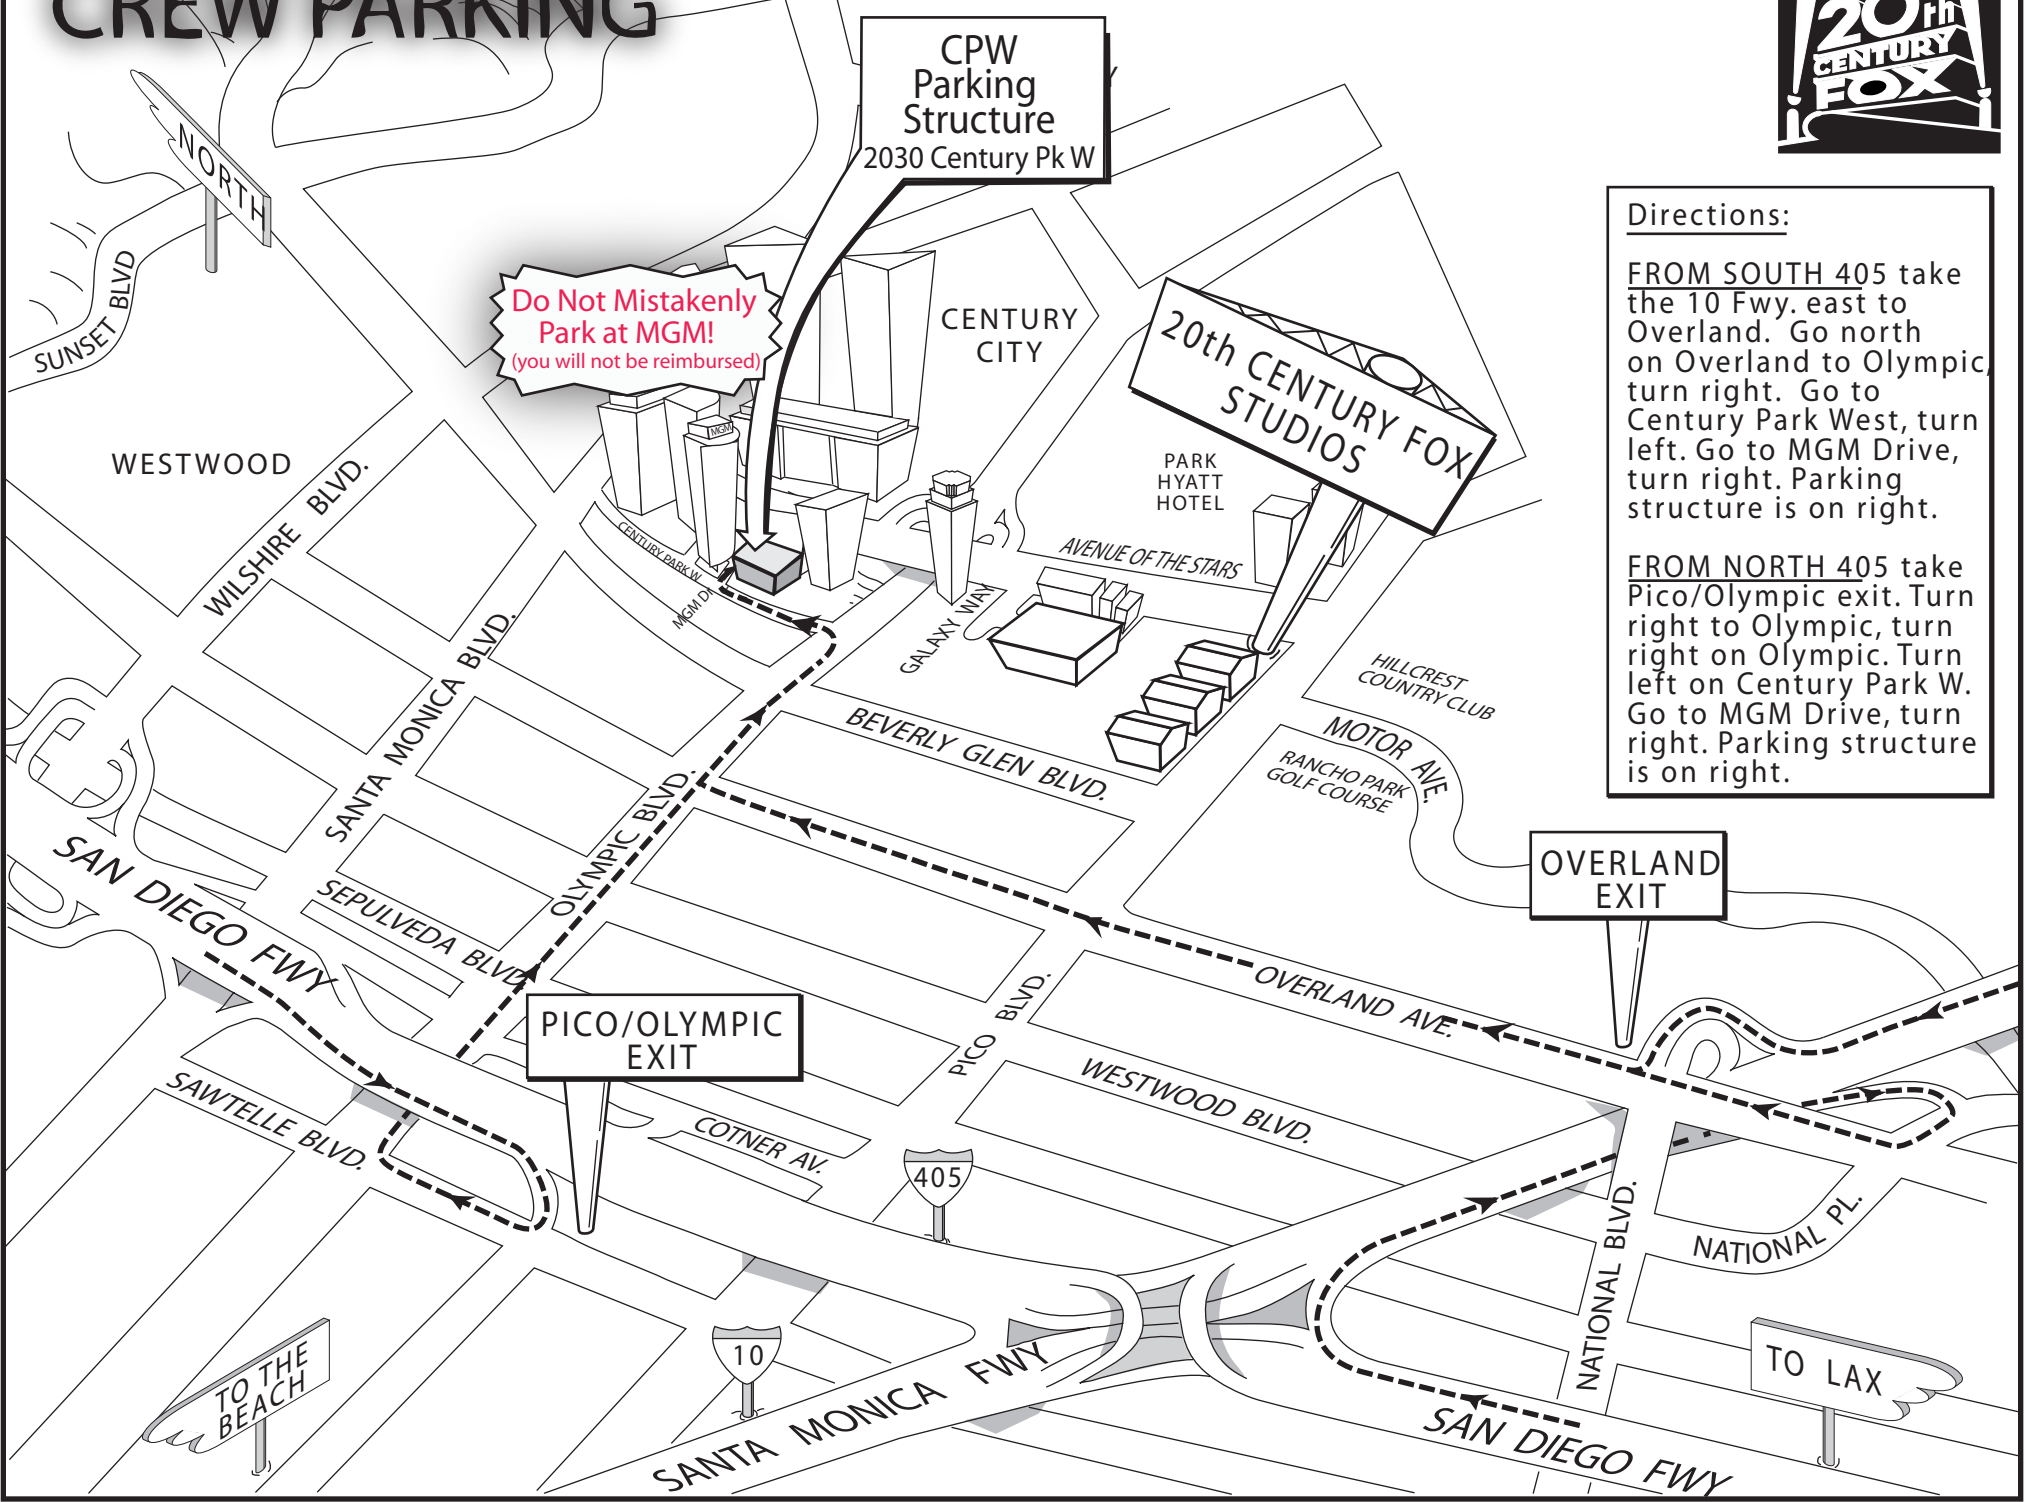

CREW PARKING

CPW
Parking
Structure
2030 Century Pk W

**Do Not Mistakenly
Park at MGM!**
(you will not be reimbursed)

20th CENTURY FOX
STUDIOS

Directions:

FROM SOUTH 405 take the 10 Fwy. east to Overland. Go north on Overland to Olympic turn right. Go to Century Park West, turn left. Go to MGM Drive, turn right. Parking structure is on right.

FROM NORTH 405 take Pico/Olympic exit. Turn right to Olympic, turn right on Olympic. Turn left on Century Park W. Go to MGM Drive, turn right. Parking structure is on right.

OVERLAND
EXIT

PICO/OLYMPIC
EXIT

TO THE
BEACH

TO LAX